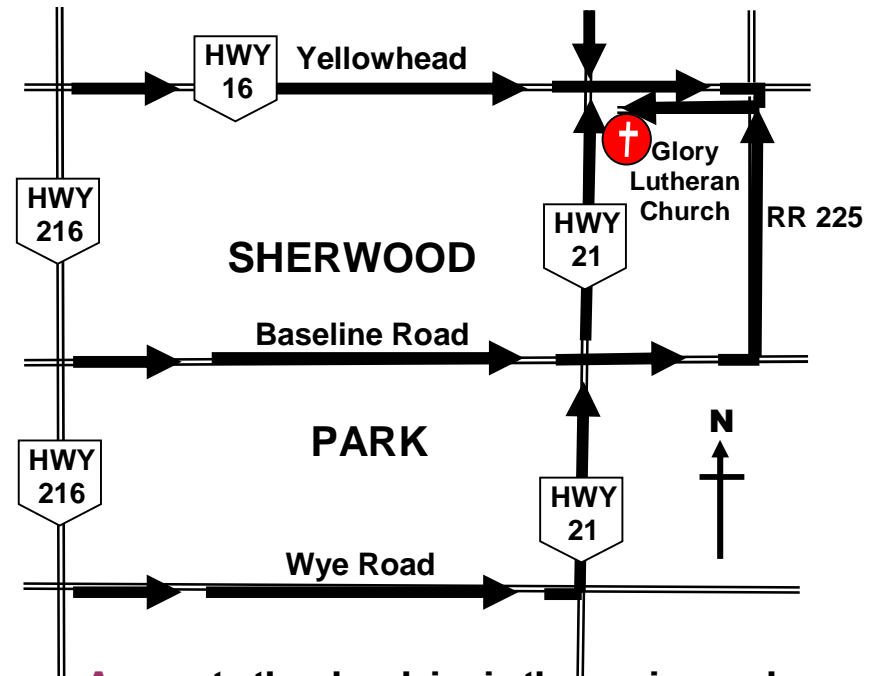

Kids Church 10:30 a.m.

Communion Services

Second and Fourth Sundays of the month.

All who believe in Jesus Christ as their Lord and Savior
are welcome to participate.

Access is via the service road from
Highway 16 and RR225.

**Access to the church is via the service road
at the intersection of Highway 16 & RR 225.**

GPS coordinates to the church:

N53 34' 02.8" W113 14' 43.6"

Address: 22577 Highway 16, Sherwood Park

Website: www.glorylutheran.ca